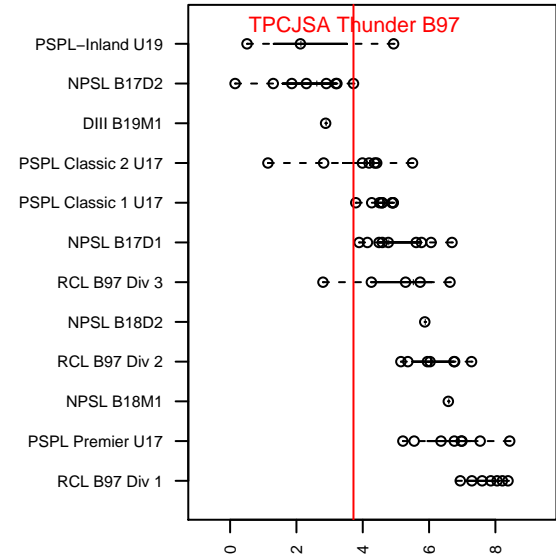

TPCJSA Thunder B97

TPCJSA
, WA
B97 total strength=1453
attack=18.29 defense=5.04
fall league = NPSL B17D2

alt names used:
Thunder
Thunder

Venues played:
2014 NPSL B17D2
2014 Founders Cup B97

**attack and defense variance (black dot)
relative to other teams
and top 10 in region**

**attack and defense rating
relative to others at age
and all opponents in last 13 months**

Performance relative to 13 month average

Performance relative to 13 month average

date	home		away		venue	pred.home	pred.away
2015-01-18	Seattle United Shoreline Blue B97	5	TPCJSA Thunder B97	3	2014 Founders Cup B97	2.48	2.20
2015-01-11	Mercer Island FC Warriors B97	2	TPCJSA Thunder B97	1	2014 Founders Cup B97	3.49	0.84
2015-01-10	TPCJSA Thunder B97	2	NSC Titans B97	6	2014 Founders Cup B97	1.24	4.61
2014-11-23	Newport FC Nova B97	3	TPCJSA Thunder B97	2	2014 NPSL B17D2	1.95	2.76
2014-11-16	TPCJSA Thunder B97	3	Santos FC B97	3	2014 NPSL B17D2	2.94	2.03
2014-11-09	TPCJSA Thunder B97	3	South Whidbey Reign B97	0	2014 NPSL B17D2	3.38	0.63
2014-11-02	Vashon Riptide B97	1	TPCJSA Thunder B97	5	2014 NPSL B17D2	2.17	5.78
2014-10-26	TPCJSA Thunder B97	6	NWSC Islanders B97	0	2014 NPSL B17D2	3.35	1.91
2014-10-19	TPCJSA Thunder B97	5	Newport FC Nova B97	2	2014 NPSL B17D2	2.76	1.95
2014-10-12	Santos FC B97	3	TPCJSA Thunder B97	2	2014 NPSL B17D2	2.03	2.94
2014-10-05	FWFC White B97	0	TPCJSA Thunder B97	5	2014 NPSL B17D2	0.84	10.00
2014-09-28	TPCJSA Thunder B97	3	Vashon Riptide B97	4	2014 NPSL B17D2	5.78	2.17
2014-09-21	NWSC Islanders B97	1	TPCJSA Thunder B97	6	2014 NPSL B17D2	1.91	3.35
2014-09-14	South Whidbey Reign B97	0	TPCJSA Thunder B97	3	2014 NPSL B17D2	0.63	3.38
2014-09-07	TPCJSA Thunder B97	6	ISC Gunners Select B97	0	2014 NPSL B17D2	4.30	1.18