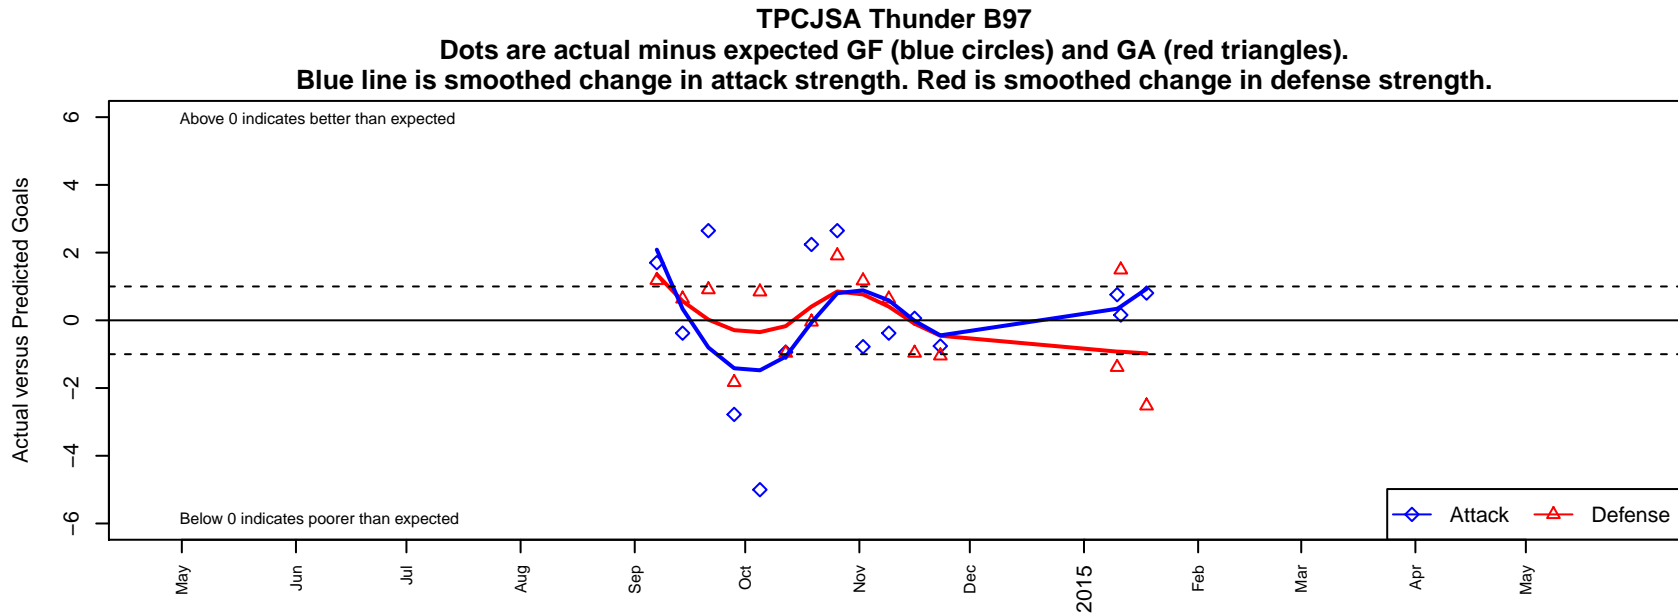

TPCJSA Thunder B97

TPCJSA
, WA
B97 total strength=1453
attack=18.29 defense=5.04
fall league = NPSL B17D2

alt names used:
Thunder
Thunder

Venues played:
2014 NPSL B17D2
2014 Founders Cup B97

**attack and defense variance (black dot)
relative to other teams
and top 10 in region**

**attack and defense rating
relative to others at age
and all opponents in last 13 months**

Performance relative to 13 month average

Performance relative to 13 month average

date	home		away		venue	pred.home	pred.away
2015-01-18	Seattle United Shoreline Blue B97	5	TPCJSA Thunder B97	3	2014 Founders Cup B97	2.48	2.20
2015-01-11	Mercer Island FC Warriors B97	2	TPCJSA Thunder B97	1	2014 Founders Cup B97	3.49	0.84
2015-01-10	TPCJSA Thunder B97	2	NSC Titans B97	6	2014 Founders Cup B97	1.24	4.61
2014-11-23	Newport FC Nova B97	3	TPCJSA Thunder B97	2	2014 NPSL B17D2	1.95	2.76
2014-11-16	TPCJSA Thunder B97	3	Santos FC B97	3	2014 NPSL B17D2	2.94	2.03
2014-11-09	TPCJSA Thunder B97	3	South Whidbey Reign B97	0	2014 NPSL B17D2	3.38	0.63
2014-11-02	Vashon Riptide B97	1	TPCJSA Thunder B97	5	2014 NPSL B17D2	2.17	5.78
2014-10-26	TPCJSA Thunder B97	6	NWSC Islanders B97	0	2014 NPSL B17D2	3.35	1.91
2014-10-19	TPCJSA Thunder B97	5	Newport FC Nova B97	2	2014 NPSL B17D2	2.76	1.95
2014-10-12	Santos FC B97	3	TPCJSA Thunder B97	2	2014 NPSL B17D2	2.03	2.94
2014-10-05	FWFC White B97	0	TPCJSA Thunder B97	5	2014 NPSL B17D2	0.84	10.00
2014-09-28	TPCJSA Thunder B97	3	Vashon Riptide B97	4	2014 NPSL B17D2	5.78	2.17
2014-09-21	NWSC Islanders B97	1	TPCJSA Thunder B97	6	2014 NPSL B17D2	1.91	3.35
2014-09-14	South Whidbey Reign B97	0	TPCJSA Thunder B97	3	2014 NPSL B17D2	0.63	3.38
2014-09-07	TPCJSA Thunder B97	6	ISC Gunners Select B97	0	2014 NPSL B17D2	4.30	1.18