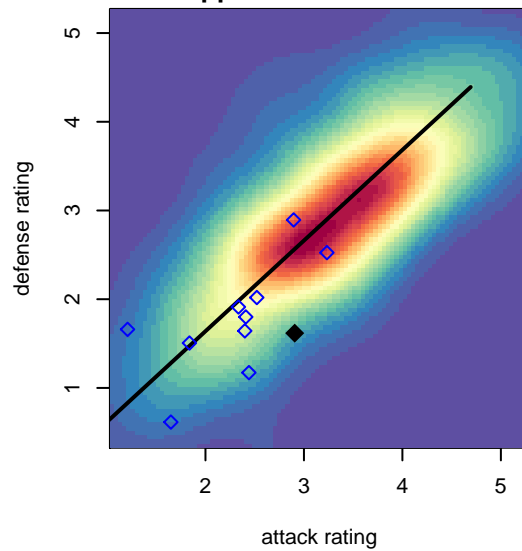

TPCJSA Thunder B97

TPCJSA
, WA
B97 total strength=1453
attack=18.29 defense=5.04
fall league = NPSL B17D2

alt names used:
Thunder
Thunder

Venues played:
2014 NPSL B17D2
2014 Founders Cup B97

**attack and defense variance (black dot)
relative to other teams
and top 10 in region**

**attack and defense rating
relative to others at age
and all opponents in last 13 months**

Performance relative to 13 month average

Performance relative to 13 month average

date	home		away		venue	pred.home	pred.away
2015-01-18	Seattle United Shoreline Blue B97	5	TPCJSA Thunder B97	3	2014 Founders Cup B97	2.48	2.20
2015-01-11	Mercer Island FC Warriors B97	2	TPCJSA Thunder B97	1	2014 Founders Cup B97	3.49	0.84
2015-01-10	TPCJSA Thunder B97	2	NSC Titans B97	6	2014 Founders Cup B97	1.24	4.61
2014-11-23	Newport FC Nova B97	3	TPCJSA Thunder B97	2	2014 NPSL B17D2	1.95	2.76
2014-11-16	TPCJSA Thunder B97	3	Santos FC B97	3	2014 NPSL B17D2	2.94	2.03
2014-11-09	TPCJSA Thunder B97	3	South Whidbey Reign B97	0	2014 NPSL B17D2	3.38	0.63
2014-11-02	Vashon Riptide B97	1	TPCJSA Thunder B97	5	2014 NPSL B17D2	2.17	5.78
2014-10-26	TPCJSA Thunder B97	6	NWSC Islanders B97	0	2014 NPSL B17D2	3.35	1.91
2014-10-19	TPCJSA Thunder B97	5	Newport FC Nova B97	2	2014 NPSL B17D2	2.76	1.95
2014-10-12	Santos FC B97	3	TPCJSA Thunder B97	2	2014 NPSL B17D2	2.03	2.94
2014-10-05	FWFC White B97	0	TPCJSA Thunder B97	5	2014 NPSL B17D2	0.84	10.00
2014-09-28	TPCJSA Thunder B97	3	Vashon Riptide B97	4	2014 NPSL B17D2	5.78	2.17
2014-09-21	NWSC Islanders B97	1	TPCJSA Thunder B97	6	2014 NPSL B17D2	1.91	3.35
2014-09-14	South Whidbey Reign B97	0	TPCJSA Thunder B97	3	2014 NPSL B17D2	0.63	3.38
2014-09-07	TPCJSA Thunder B97	6	ISC Gunners Select B97	0	2014 NPSL B17D2	4.30	1.18