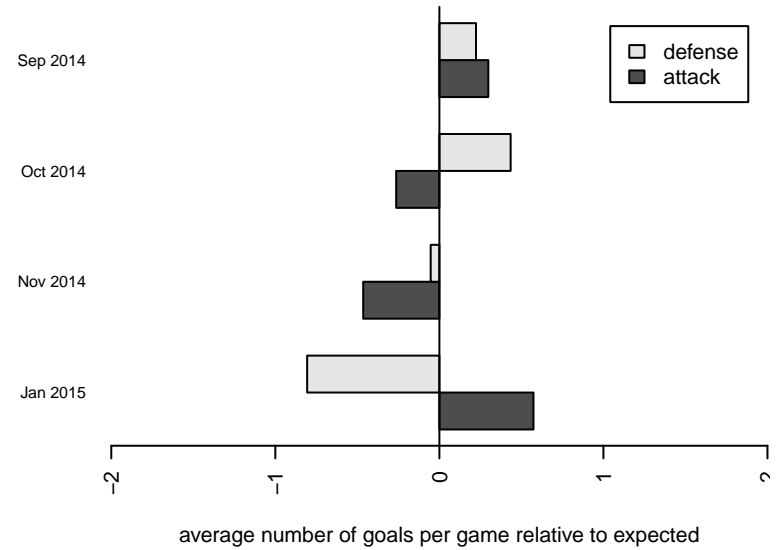

TPCJSA Thunder B97

TPCJSA
, WA
B97 total strength=1453
attack=18.29 defense=5.04
fall league = NPSL B17D2

alt names used:
Thunder
Thunder

Venues played:
2014 NPSL B17D2
2014 Founders Cup B97

**attack and defense variance (black dot)
relative to other teams
and top 10 in region**

**attack and defense rating
relative to others at age
and all opponents in last 13 months**

Performance relative to 13 month average

Performance relative to 13 month average

date	home		away		venue	pred.home	pred.away
2015-01-18	Seattle United Shoreline Blue B97	5	TPCJSA Thunder B97	3	2014 Founders Cup B97	2.48	2.20
2015-01-11	Mercer Island FC Warriors B97	2	TPCJSA Thunder B97	1	2014 Founders Cup B97	3.49	0.84
2015-01-10	TPCJSA Thunder B97	2	NSC Titans B97	6	2014 Founders Cup B97	1.24	4.61
2014-11-23	Newport FC Nova B97	3	TPCJSA Thunder B97	2	2014 NPSL B17D2	1.95	2.76
2014-11-16	TPCJSA Thunder B97	3	Santos FC B97	3	2014 NPSL B17D2	2.94	2.03
2014-11-09	TPCJSA Thunder B97	3	South Whidbey Reign B97	0	2014 NPSL B17D2	3.38	0.63
2014-11-02	Vashon Riptide B97	1	TPCJSA Thunder B97	5	2014 NPSL B17D2	2.17	5.78
2014-10-26	TPCJSA Thunder B97	6	NWSC Islanders B97	0	2014 NPSL B17D2	3.35	1.91
2014-10-19	TPCJSA Thunder B97	5	Newport FC Nova B97	2	2014 NPSL B17D2	2.76	1.95
2014-10-12	Santos FC B97	3	TPCJSA Thunder B97	2	2014 NPSL B17D2	2.03	2.94
2014-10-05	FWFC White B97	0	TPCJSA Thunder B97	5	2014 NPSL B17D2	0.84	10.00
2014-09-28	TPCJSA Thunder B97	3	Vashon Riptide B97	4	2014 NPSL B17D2	5.78	2.17
2014-09-21	NWSC Islanders B97	1	TPCJSA Thunder B97	6	2014 NPSL B17D2	1.91	3.35
2014-09-14	South Whidbey Reign B97	0	TPCJSA Thunder B97	3	2014 NPSL B17D2	0.63	3.38
2014-09-07	TPCJSA Thunder B97	6	ISC Gunners Select B97	0	2014 NPSL B17D2	4.30	1.18